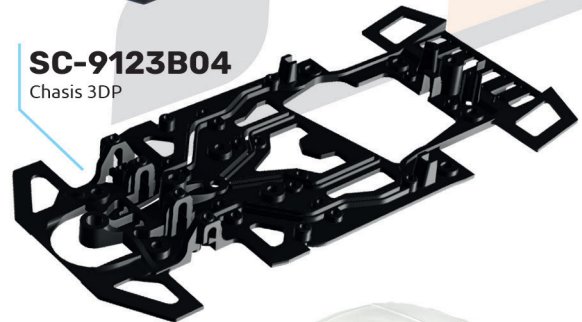

RT4 Chasis clips and suspension arms

SC-4054D25

Aluminium Hub 16,5x10mm
Monza-2 for 3/32 Axle M2 Screw.

SC-1170R

Polyamide Anglewinder Spur
30 th M50 for 2.38mm axle
diam 15.8mm with M2.5 screw

SC-5139C

Body Screws
4,5mm M2,2x7mm.
Special Brass

SC-5148C

Body Screws
4,5mm M2,2x7mm.
Aluminum

SC-6632A

Hard Chasis

SC-9123B04

Chasis 3DP

SC-4031Z2

3DP Extreme Design
Hub for 2,38mm axle.
15.8mmx8mm.

SC-4761AS25

Rubber Tyre A-S25
19,5x10,5mm

SC-1320C

Hybrid bushing
4.75mm x 3/32"

SC-1096E70

Ergal Pinion 13d. For
2mm Axel. ø7,0mm

SC-1133B70

13th. Steel Pinion
for 2mm. motor axle.
ø7,0mm x 2.5mm

SC-5128A

Suspension set short

SC-6531

RT4 AW Adjustable
Offset Motor Mount
Independent Rear End.

SC-1648

Braid Cooper 3.5x0.5mm

SC-4724

Rubber tyre Zero Grip
16x8,8mm hub 14-15