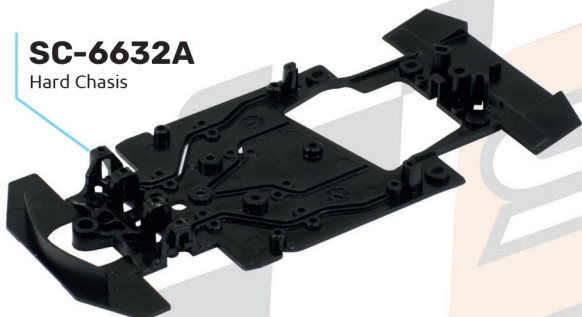

SC-1652
Guide set
screw

SC-1630
Braid Thinned 3.2x0.35mm

SC-1608B
Low Profile
advanced
guide set

SC-1211
2.38mm x 55mm
rectified Steel Axle

SC-4734
Rubber tyre
Standard RT
18x9mm.

SC-6632B
Chasis Medium
Soft HSV

RT4 Chasis clips and suspension arms

SC-4054D25

Aluminium Hub 16,5x10mm
Monza-2 for 3/32 Axle M2 Screw.

SC-1170R

Polyamide Anglewinder Spur
30 th M50 for 2.38mm axle
diam 15.8mm with M2.5 screw

SC-5139C

Body Screws
4,5mm M2,2x7mm.
Special Brass

SC-5148C

Body Screws
4,5mm M2,2x7mm.
Aluminum

SC-6632A

Hard Chasis

SC-9123B04

Chasis 3DP

SC-4031Z2

3DP Extreme Design
Hub for 2,38mm axle.
15.8mmx8mm.

SC-4761AS25

Rubber Tyre A-S25
19,5x10,5mm

SC-1320C

Hybrid bushing
4.75mm x 3/32"

SC-1096E70

Ergal Pinion 13d. For
2mm Axel. ø7,0mm

SC-1133B70

13th. Steel Pinion
for 2mm. motor axle.
ø7,0mm x 2.5mm