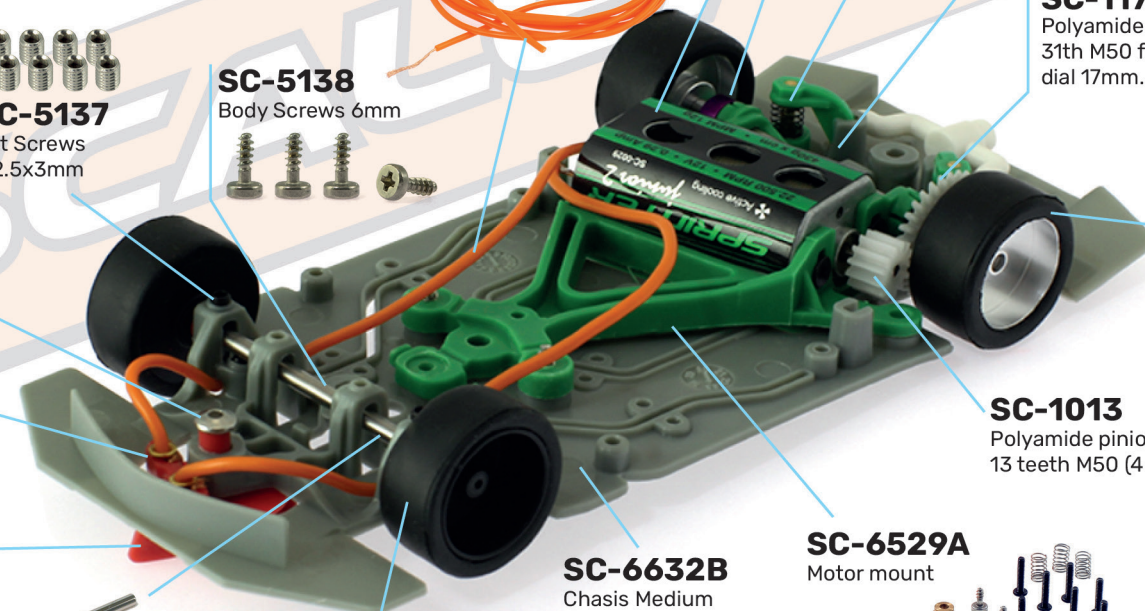

HSV-0001 superGT

SC-6058RT4

Complete white Racing Kit

SC-3603
Reference Body

SC-0029
Sprinter 2 Jr de
22500 Rpm. 12gr.
(7 gr. UMS).

SC-1650
Flexible
Silicone Wire

SC-1124B
Axle Stopper for 2.38mm
Slim anodized aluminium
for AW/SW gears M2

SC-5128B
Suspension set short

SC-1359
Bronze spherical
bushing 3/32 for motor

SC-1171R
Polyamide Anglewinder Gear
31th M50 for 2.38mm axle
dial 17mm. M2,5 screw.

SC-5138
Body Screws 6mm

SC-5137
Set Screws
M2.5x3mm

SC-1652
Guide set
screw

SC-1630
Braid Thinned 3.2x0.35mm

SC-1608B
Low Profile
advanced
guide set

SC-1211
2.38mm x 55mm
rectified Steel Axle

SC-4734
Rubber tyre
Standard RT
18x9mm.

SC-6632B
Chasis Medium
Soft HSV

SC-6529A
Motor mount

SC-4735
Rubber tyre
RT 19x10,5mm

SC-1013
Polyamide pinion
13 teeth M50 (4 pcs)

SC-3607

Rubber mirrors + antenna

SC-3630A15

Rear Wing Flexible Material

SC-6534