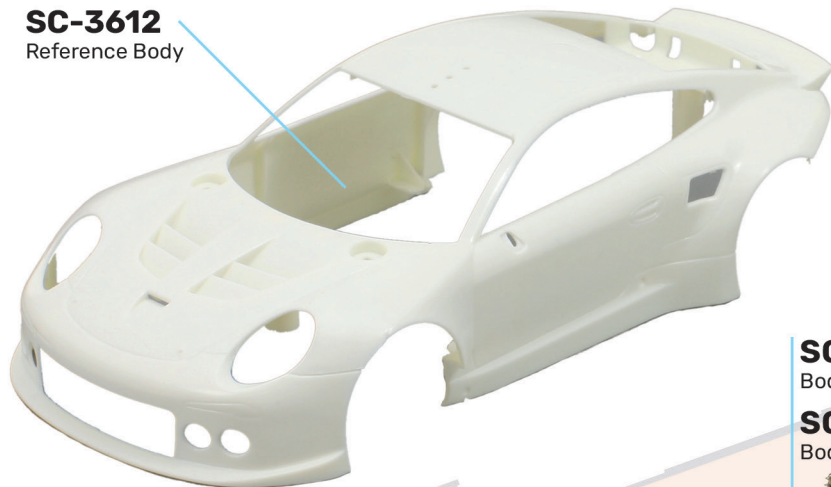

SC-3612
Reference Body

SC-0011C
20.000 Rpm Long
Can. 185gr*cm.
0,18Amp

SC-1124B

Axle Stopper for 2.38mm
Slim anodized aluminium
for AW/SW gears M2

SC-1650

Flexible
Silicone Wire

SC-1359

Self lubricated
bronze spheric bushing

SC-1167BR

Polyamide Anglewinder
Gear 27th M50 for 2.38mm
axle. ø15.8mm. Screw M2.5
Reverse Insert.

SC-5138

Body Screws 6mm

SC-5138B

Body Screws 4mm

SC-1652

Guide set
screw

SC-5137

Set Screws
M2.5x3mm

SC-1630

Braid Thinned 3.2x0.35mm

SC-1608B

Low Profile advanced
guide set

SC-1211

2.38mm x 55mm
rectified Steel Axle