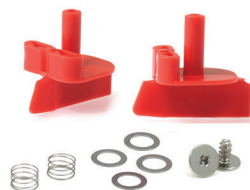

SC-1167BR

Polyamide Anglewinder
Gear 27th M50 for 2.38mm
axle. ø15.8mm. Screw M2.5
Reverse Insert.

SC-5138

Body Screws 6mm

SC-5138B

Body Screws 4mm

SC-1652

Guide set
screw

SC-5137

Set Screws
M2.5x3mm

SC-1630

Braid Thinned 3.2x0.35mm

SC-1608B

Low Profile advanced
guide set

SC-1211

2.38mm x 55mm
rectified Steel Axle

SC-4734

Rubber tyre RT
18x9mm Spirit,
hub 15-16

SC-4735

Rubber tyre
RT 19x10.5mm
Spirit

SC-1011

Polyamide pinion
11 teeth M50 (4 pcs) 6mm

SC-6528C

RT3 Motor mount
offset -1.0mm

Polyamide
Anglewinder
Gear 28th M50
for 2.38mm axle.
ø15.8mm. Screw
M2.5 Reverse Insert.

SC-4756AS25

Rubber Tyre A-S25
20x10,5mm
Racing Slick.

SC-5139E

Body Screws 4,5mm
M2,2x9mm. Brass

SC-5148E

Body Screws 4,5mm
M2,2x9mm. Aluminum