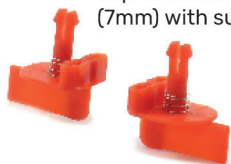

Polyamide
Anglewinder
Gear 28th M50
for 2.38mm axle.
ø15.8mm. Screw
M2.5 Reverse Insert.

SC-4756AS25

Rubber Tyre A-S25
20x10,5mm
Racing Slick.

SC-5139E

Body Screws 4,5mm
M2,2x9mm. Brass

SC-5148E

Body Screws 4,5mm
M2,2x9mm. Aluminum

SC-4054D25

Aluminium Hub
16,5x10mm Monza-2
for 3/32 Axle
M2 Screw.

SC-1095E

Ergal Pinion 12d.
M50 For 2mm
Axel. ø6,5mm.

SC-6640A

Hard Chasis

SC-6538

Soporte Motor AW RT3
Extension set

SC-6535C

RT3 Motor mount
offset -0.75mm

SC-1621

Clip-in Home Rally Guide
(7mm) with susp

SC-1648

Braid Cooper 3.5x0.5mm

SC-4724

Rubber tyre Zero
Grip 16x8,8mm,
hub 14-16