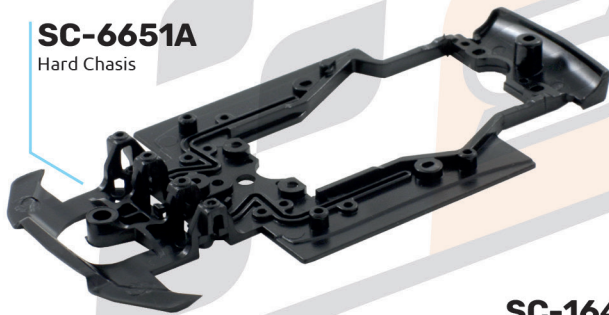

RT3 Motor mount
offset -1.0mm

SC-3607

Rubber mirrors + antenna

SC-3630A6

Rear Wing Flexible Material

SC-1168BR

Polyamide Anglewinder Gear 28th M50 for 2.38mm axle. ø15.8mm. Screw M2.5 Reverse Insert.

SC-5128A

Shock absorber set RT long 6mm x 4.3mm diameter

SC-4054D25

Aluminium Hub 16,5x10mm Monza-2 for 3/32 Axle M2 Screw

SC-4756AS25

Rubber Tyre A-S25 20x10,5mm Racing Slick.

SC-4031Z2

3DP Extreme Design Hub for 2,38mm axle. 15.8mmx8mm.

SC-6651A

Hard Chasis

SC-1095A65

Brass Pinion 12d. For 2mm Axel. ø6,5mm

SC-1095E65

Ergal Pinion 12d. M50 For 2mm Axel. ø6,5mm.

SC-1132B65

12th Steel Pinion for 2mm. motor axle. ø6,5mm x 2.5mm