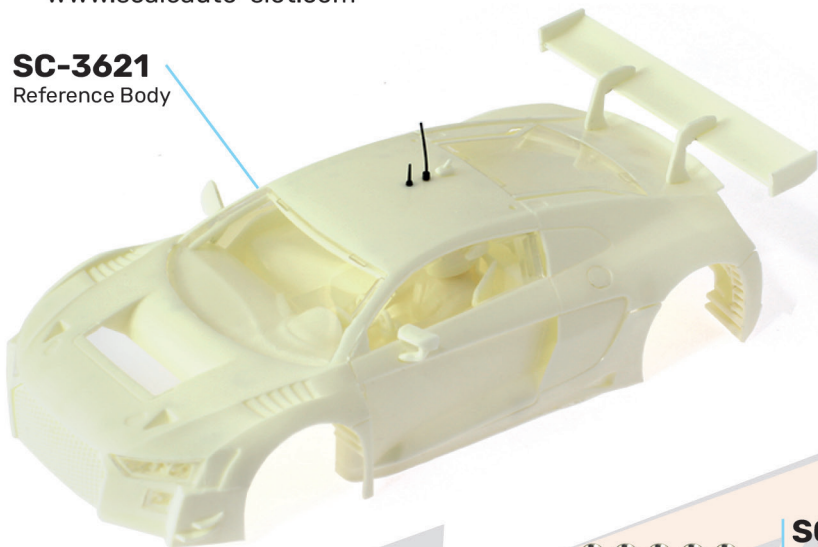

R8 LMS

SC-6162

Complete white Racing Kit

SC-3621
Reference Body

SC-0011C
20.000 Rpm Long
Can. 185gr*cm.
0,18Amp

SC-1124B

Axle Stopper for 2.38mm
Slim anodized aluminium
for AW/SW gears M2

SC-1650

Flexible
Silicone Wire

SC-1359

Self lubricated
bronze spheric bushing

SC-1167BR

Polyamide Anglewinder
Gear 27th M50 for 2.38mm
axle. ø15.8mm. Screw M2.5
Reverse Insert.

SC-1652

Guide set
screw

SC-5137

Set Screws
M2.5x3mm

SC-5138

Body Screws 6mm

SC-4735

Rubber tyre
RT 19x10,5mm
Spirit

SC-1630

Braid Thinned 3.2x0.35mm

SC-1608B