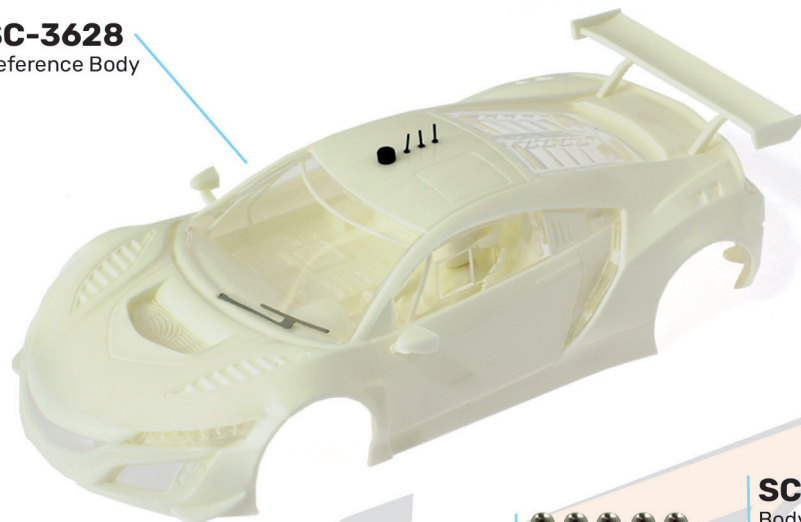

**SC-3628**  
Reference Body

**SC-0011C**  
20.000 Rpm Long  
Can. 185gr\*cm.  
0,18Amp

**SC-1124B**

Axle Stopper for 2.38mm  
Slim anodized aluminium  
for AW/SW gears M2

**SC-1650**

Flexible  
Silicone Wire

**SC-1359**

Self lubricated  
bronze spheric bushing

**SC-1167BR**

Polyamide Anglewriter  
Gear 27th M50 for 2.38mm  
axle. ø15.8mm. Screw M2.5  
Reverse Insert.

**SC-5138**

Body Screws 6mm

**SC-1652**

Guide set  
screw