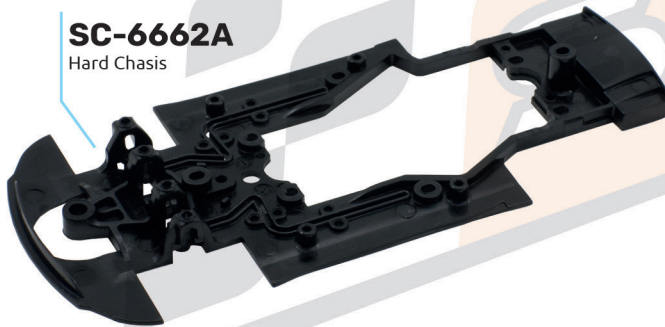

Rear Wing Flexible Material

SC-1168BR

Polyamide Anglewinder Gear 28th M50 for 2.38mm axle. ø15.8mm. Screw M2.5 Reverse Insert.

SC-5128A

Shock absorber set RT long 6mm x 4.3mm diameter

SC-4054D25

Aluminium Hub 16,5x10mm Monza-2 for 3/32 Axle M2 Screw

SC-4031Z2

3DP Extreme Design Hub for 2,38mm axle. 15.8mmx8mm.

SC-4756AS25

Rubber Tyre A-S25 20x10,5mm Racing Slick.

SC-6662A

Hard Chassis

SC-1095A65

Brass Pinion 12d. For 2mm Axel. ø6,5mm

SC-1095E65

Ergal Pinion 12d. M50 For 2mm Axel. ø6,5mm.

SC-1132B65

12th Steel Pinion for 2mm. motor axle. ø6,5mm x 2.5mm

SC-6538

Soporte Motor AW RT3 Extension set

SC-6535C

RT3 Motor mount offset -0.75mm