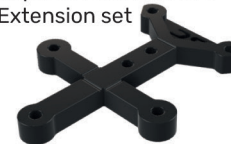

SC-4031Z2

3DP Extreme Design Hub for 2,38mm axle. 15.8mmx8mm.

SC-4756AS25

Rubber Tyre A-S25 20x10,5mm Racing Slick.

SC-6662A

Hard Chassis

SC-1095A65

Brass Pinion 12d. For 2mm Axel. ø6,5mm

SC-1095E65

Ergal Pinion 12d. M50 For 2mm Axel. ø6,5mm.

SC-1132B65

12th Steel Pinion for 2mm. motor axle. ø6,5mm x 2.5mm

SC-6538

Soporte Motor AW RT3 Extension set

SC-6535C

RT3 Motor mount offset -0.75mm