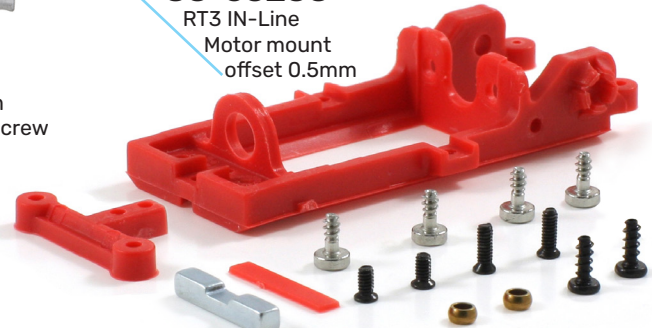

**SC-3631**  
Reference Body  
Low Nose

**SC-0025B**  
Motor 21.500RPM  
300gr \* cm

**SC-1010**  
10 teeth M50 (4 pcs)  
5.5mm. Nylon

**SC-1650**  
Flexible  
Silicone Wire

**SC-1112R**  
INLINE Gear  
26 Tooth

**SC-5138**  
Body Screws 6mm

**SC-5138B**  
Body Screws 4mm

**SC-4763**  
Rear Tyre  
20x13mm  
AS25  
Compound

**SC-5137**  
Set Screws  
M2.5x3mm

**SC-1652**  
Guide set  
screw

**SC-5144**  
Set Screws  
M2.5x2mm

**SC-4084F25**  
Rear Hubs 14x13mm  
Aluminum M2.5 Set Screw

**SC-6670B**  
MEDIUM Soft Chassis

**SC-1359**  
Self lubricated  
bronze spheric bushing

**SC-1608B**  
Low Profile advanced  
guide set

**SC-1630**  
Braid Thinned 3.2x0.35mm

**SC-4762**  
Front tyre Zero Grip  
18x10mm

**SC-4083F25**  
Front Hubs 14x10mm  
Aluminum M2.5 set screw

**SC-6523C**  
RT3 IN-Line  
Motor mount  
offset 0.5mm

**SC-1212**  
Axle 2.38x60mm