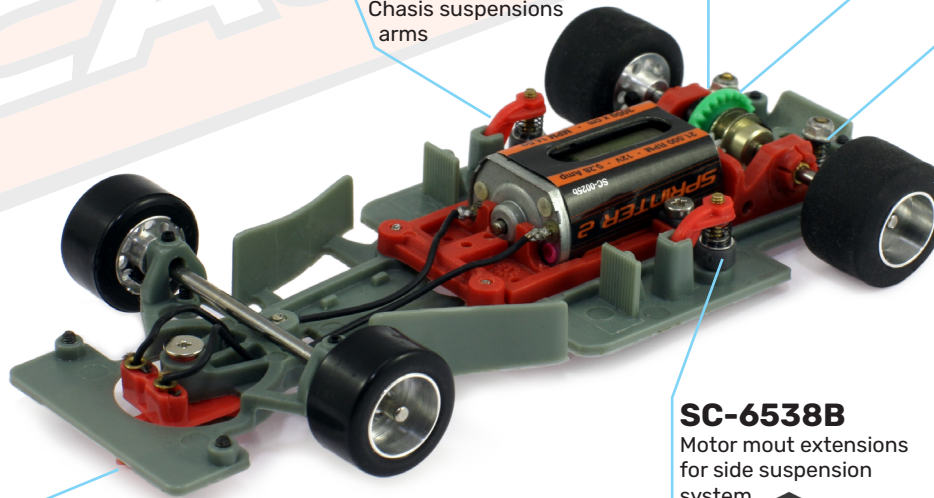

FORMULA 90-97 HIGH NOSE \*OPTIONAL

SC-6259A

Complete white Racing Kit

**SC-3607**

Rubber mirrors + antena

**SC-3630A13**

Flexible Rear Wing

**SC-1030**

10 teeth Ergal M50 for 2mm motor axle. Diam 6.35mm

**SC-1193**

10 teeth brass M50 for 2mm motor axle. Diam 6.35mm

**SC-6534**

Chassis suspensions arms

**SC-6670A**

Hard Chasis

**SC-1109R**