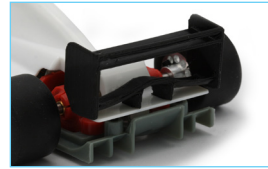

FORMULA 90-97 HIGH NOSE \*OPTIONAL

SC-6259A

Complete white Racing Kit

**SC-3607**

Rubber mirrors + antena

**SC-3630A13**

Flexible Rear Wing

**SC-1030**