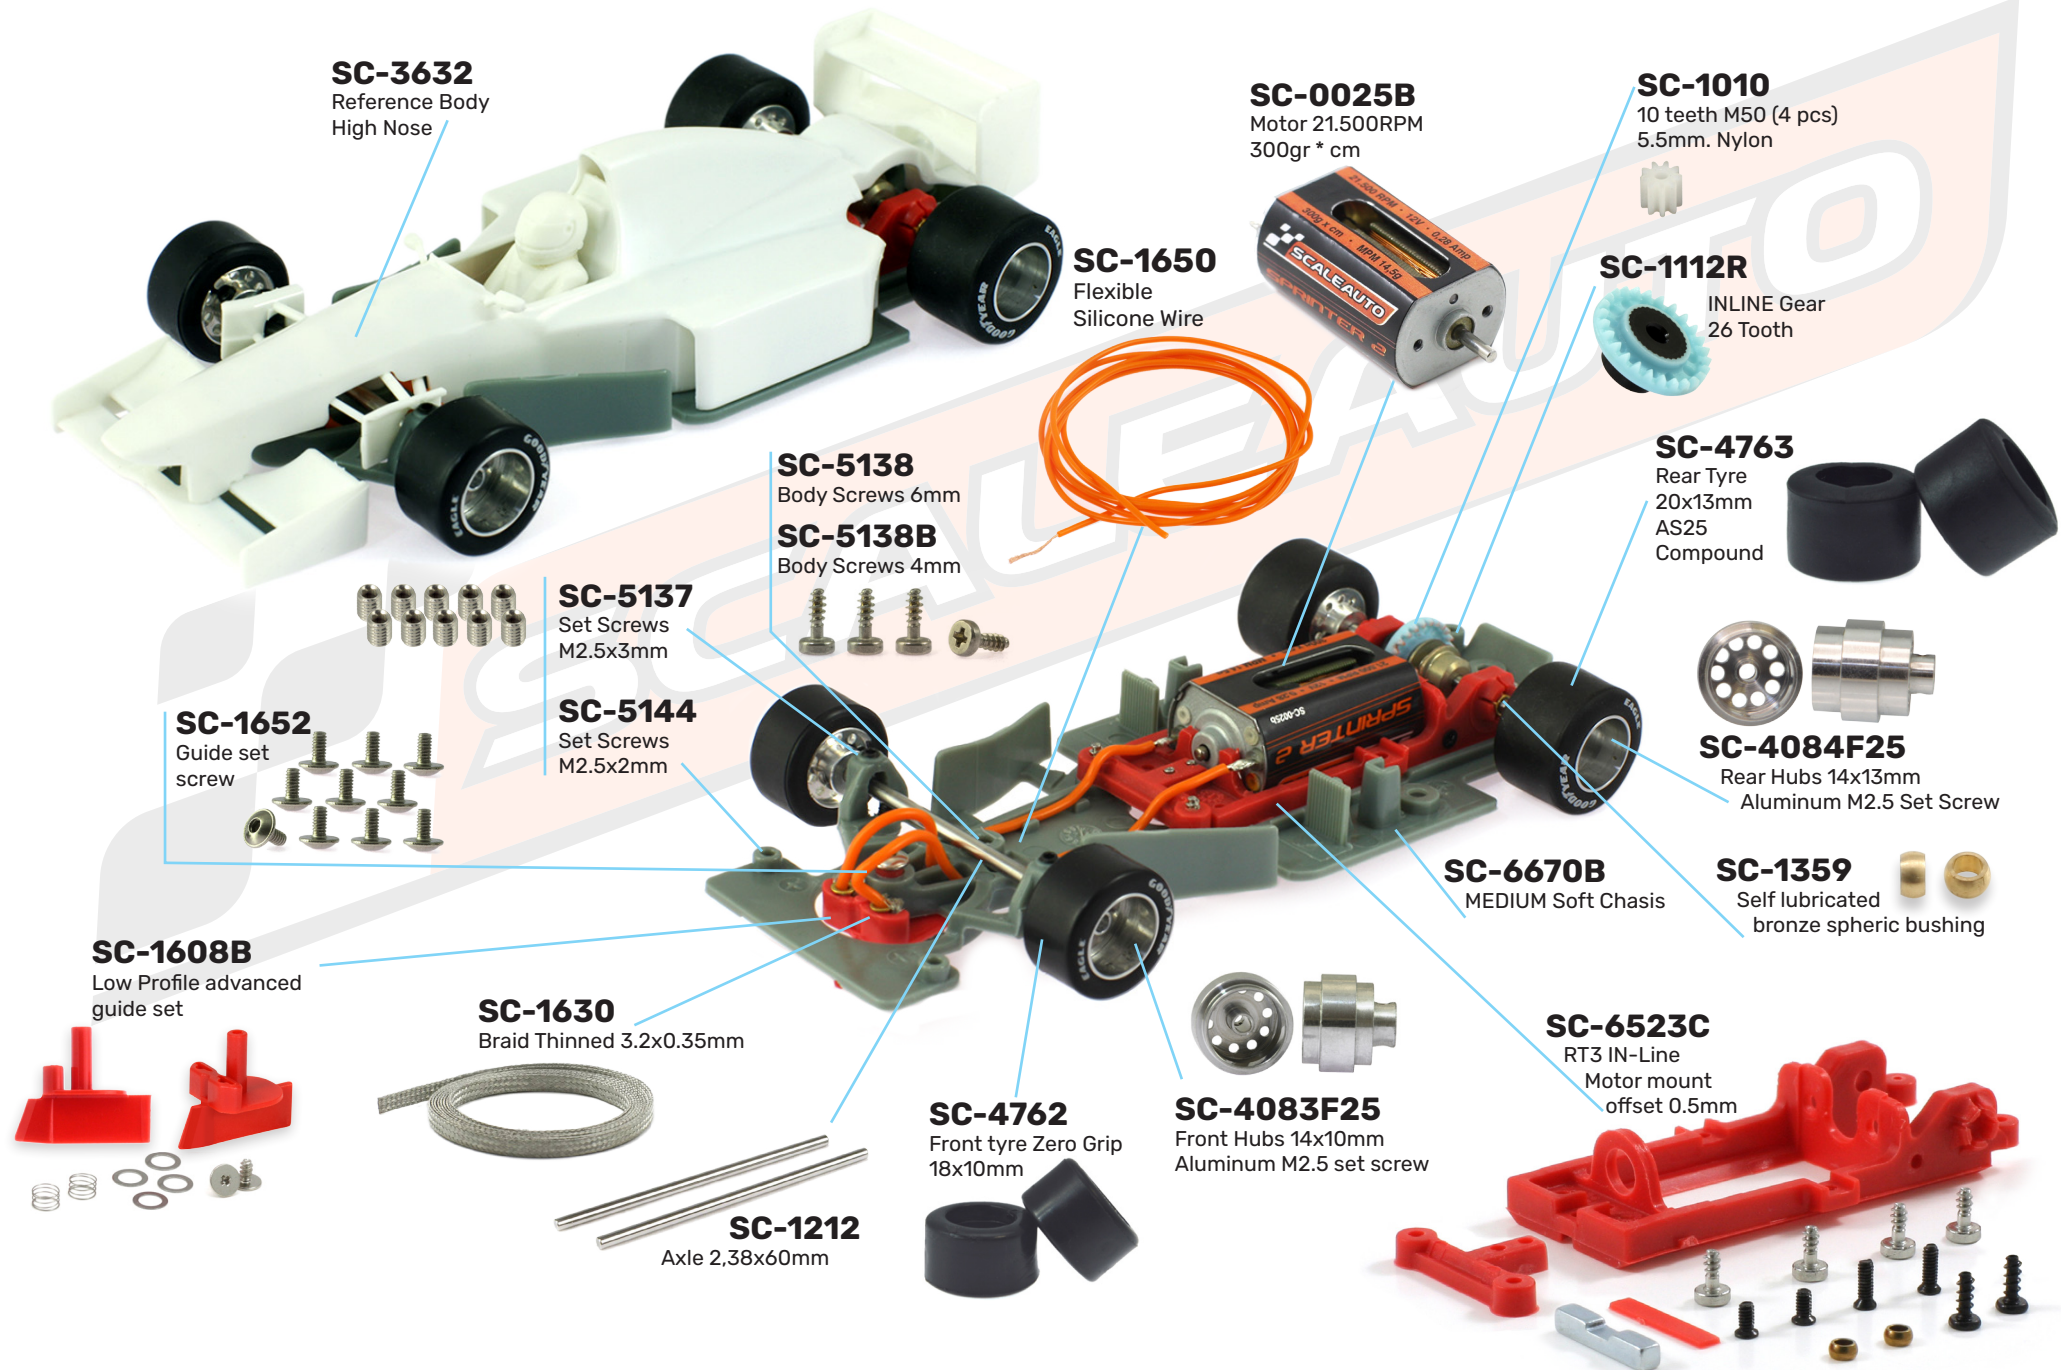

# SC-6259A

Complete white Racing Kit

**SC-3632**  
Reference Body  
High Nose

**SC-0025B**  
Motor 21.500RPM  
300gr \* cm

**SC-1010**  
10 teeth M50 (4 pcs)  
5.5mm. Nylon

**SC-1650**  
Flexible  
Silicone Wire

**SC-1112R**  
INLINE Gear  
26 Tooth

**SC-5138**  
Body Screws 6mm

**SC-5138B**  
Body Screws 4mm

**SC-4763**  
Rear Tyre  
20x13mm  
AS25  
Compound

**SC-5137**  
Set Screws  
M2.5x3mm

**SC-5144**  
Set Screws  
M2.5x2mm

10 teeth Ergal M50 for 2mm motor axle. Diam 6.35mm

**SC-1193**

10 teeth brass M50 for 2mm motor axle. Diam 6.35mm

**SC-6534**

Chassis suspensions arms

**SC-6670A**

Hard Chasis

**SC-1109R**

28 Tooth

**SC-1116R**

30 Tooth

**SC-5128B**

Suspension set short

**SC-2028**

Procomp3 Sponge wheels 20.5 x 13mm. Hub diam 12mm

**SC-6538B**