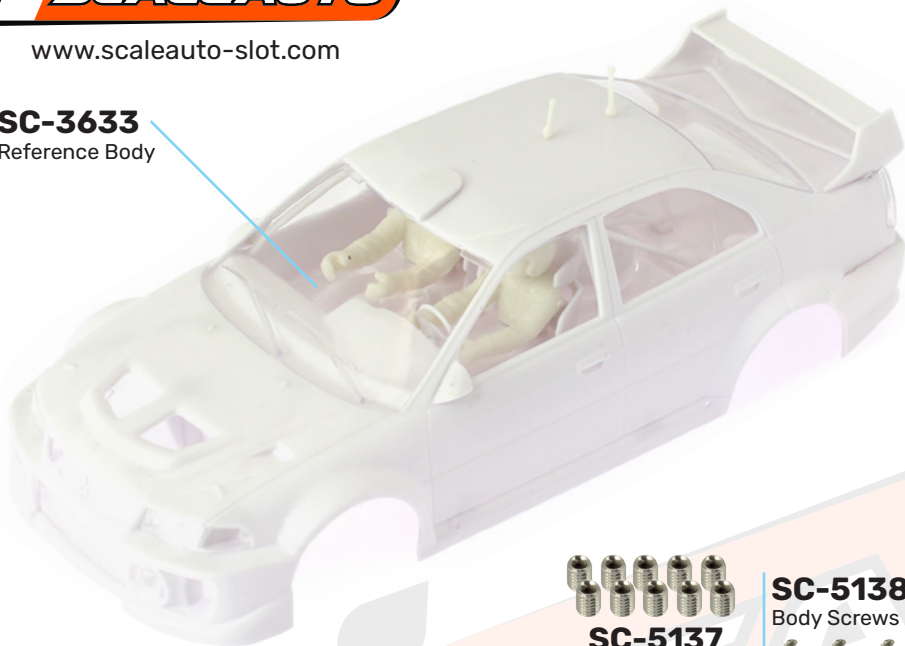

Mitsubishi Evo V

SC-6311

Complete white Racing Kit

SC-3633
Reference Body

SC-0027B
Sprinter 1 Jr de
18000 Rpm. 12gr.
(6,5 gr. UMS).

SC-1650
Flexible
Silicone Wire

SC-1124B
Axle Stopper for 2.38mm
Slim anodized aluminium
for AW/SW gears M2

SC-1113R
Nylon Crown
Gear 27 Tooth

SC-1359
Self lubricated
bronze spheric bushing

SC-5138
Body Screws 6mm

SC-5137
Set Screws
M2.5x3mm

SC-1652
Guide set
screw

SC-1630
Braid Thinned 3.2x0.35mm

SC-1608B
Low Profile
advanced
guide set

SC-1211
2.38mm x 55mm
rectified Steel Axle

SC-4734
Rubber tyre RT
18x9mm Spirit,
hub 15-16

SC-4735
Rubber tyre
RT 19x10,5mm
Spirit

SC-1009
Polyamide pinion
9 teeth M50 (4 pcs)

SC-6523C
Motor mount

SC-6669B
Chasis Medium Soft