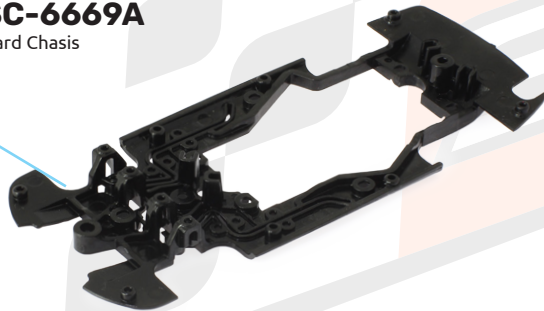

SC-1114R

28 Tooth

SC-1116R

30 Tooth

SC-5128B

Suspension set short

SC-4031D25

Aluminium Hub
15,8x8,5mm Monza-2
for 3/32 Axle M2 Screw

SC-1703A

Friction traction pulley
6,5mm x 3/32

SC-1703B

Friction traction pulley
8mm x 3/32

SC-6669A

Hard Chasis

SC-4752AS25

Rubber Tyre A-S25
19x10,5mm

SC-1092A50

Brass Pinion 9d.
ø5,0mm for 2mm
axle shaft

SC-1092E50

Ergal Pinion 9d. For
2mm Axel. ø5,0mm

SC-1129B

Pinion 9 Tooth steel
for 2mm. motor axle
ø5,0mm x 2.5mm

SC-6538

Soporte Motor AW RT3
Extension set

SC-1700A

Traction Belt 1 x 55mm

SC-1648

Braid Cooper 3.5x0.5mm

SC-4760AS25

Rubber Tyre A-S25
18,5x10,5mm

SC-4723

Rubber tyre Zero
Grip 17,5x10mm,
hub 16