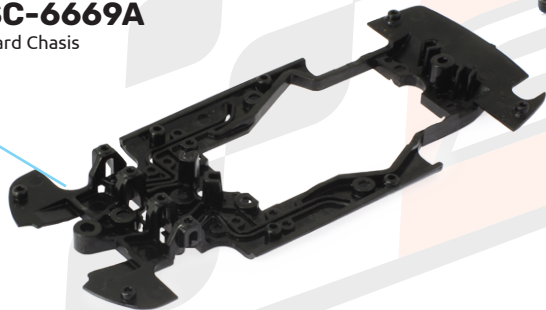

Mitsubishi Evo V

SC-6312

Complete white Racing Kit

SC-3633
Reference Body

SC-0027B
Sprinter 1 Jr de
18000 Rpm. 12gr.
(6,5 gr. UMS).

SC-1650
Flexible
Silicone Wire

SC-1124B
Axle Stopper for 2.38mm
Slim anodized aluminium
for AW/SW gears M2

SC-1630
Braid Thinned 3.2x0.35mm

SC-1608B
Low Profile
advanced
guide set

SC-1211
2.38mm x 55mm
rectified Steel Axle

SC-4734
Rubber tyre RT
18x9mm Spirit,
hub 15-16

SC-6536C
Motor mount

SC-6669B
Chasis Medium Soft

SC-4735
Rubber tyre
RT 19x10,5mm
Spirit

SC-1008
Polyamide pinion
8 teeth M50 (4 pcs)

SC-1700B
Traction Belt 1 x 58mm

SC-3607

Rubber mirrors + antenna

SC-6669A

Hard Chasis

SC-1621

Clip-in Home Rally Guide (7mm) with susp

SC-1655A

3DP Rally Guide 21,1x7mm. and 3.5mm post thickness

SC-1648

Braid Cooper 3.5x0.5mm

SC-4760AS25

Rubber Tyre A-S25 18,5x10,5mm

SC-4724