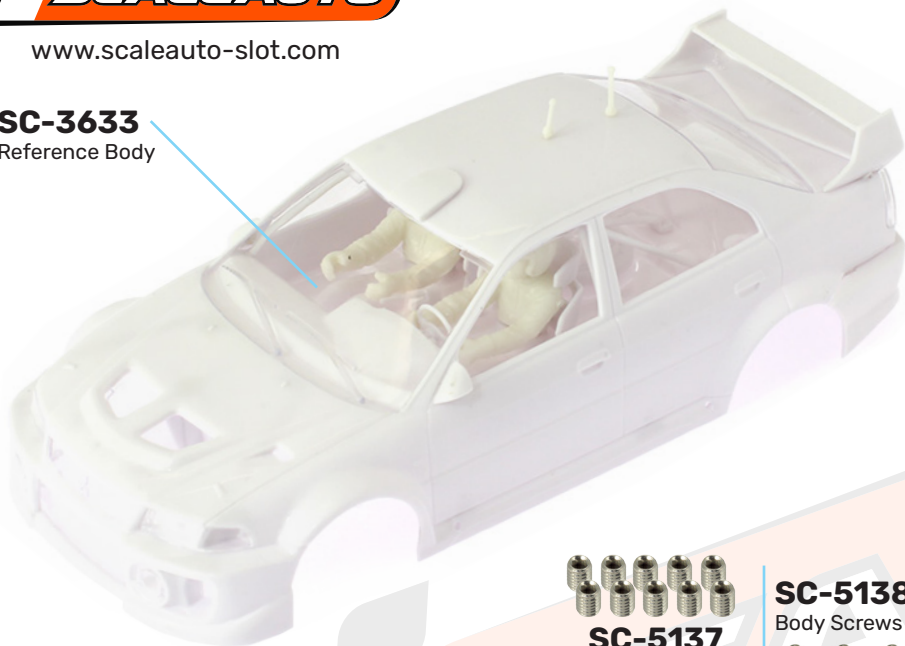

Mitsubishi Evo V

SC-6312

Complete white Racing Kit

SC-3633
Reference Body

SC-0027B
Sprinter 1 Jr de
18000 Rpm. 12gr.
(6,5 gr. UMS).

SC-1650
Flexible
Silicone Wire

SC-1124B
Axle Stopper for 2.38mm
Slim anodized aluminium
for AW/SW gears M2