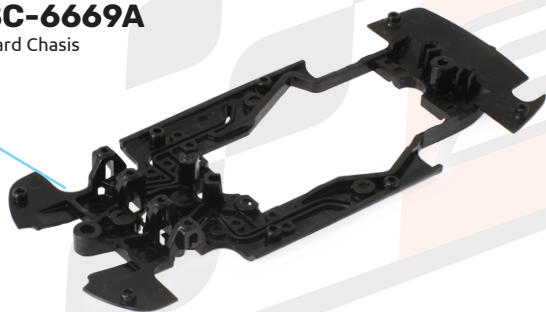

27 Tooth

SC-1114R

28 Tooth

SC-1116R

30 Tooth

SC-5128B

Suspension set short

SC-4031D25

Aluminium Hub
15,8x8,5mm Monza-2
for 3/32 Axle M2 Screw

SC-1703A

Friction traction pulley
6,5mm x 3/32

SC-1703B

Friction traction pulley
8mm x 3/32

SC-6669A

Hard Chasis

SC-4752AS25

Rubber Tyre A-S25
19x10,5mm

SC-1092A50

Brass Pinion 9d.
ø5,0mm for 2mm
axle shaft

SC-1092E50

Ergal Pinion 9d. For
2mm Axel. ø5,0mm

SC-1129B

Pinion 9 Tooth steel
for 2mm. motor axle
ø5,0mm x 2.5mm

SC-6538