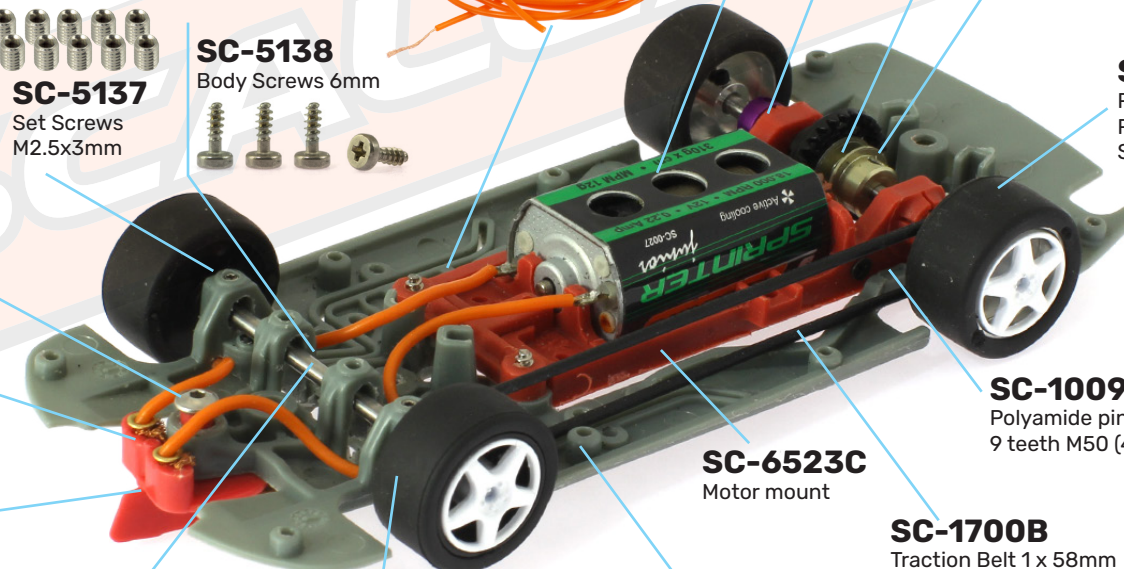

Mitsubishi Evo VI

SC-6313

Complete white Racing Kit

SC-3634
Reference Body

SC-0027B
Sprinter 1 Jr de
18000 Rpm. 12gr.
(6,5 gr. UMS).

SC-1124B
Axle Stopper for 2.38mm
Slim anodized aluminium
for AW/SW gears M2

SC-1650
Flexible
Silicone Wire

SC-1113R
Nylon Crown
Gear 27 Tooth

SC-1359
Self lubricated
bronze spheric bushing

SC-5138
Body Screws 6mm

SC-5137
Set Screws
M2.5x3mm

SC-1652
Guide set
screw

SC-1630
Braid Thinned 3.2x0.35mm

SC-1608B
Low Profile
advanced
guide set

SC-1211
2.38mm x 55mm
rectified Steel Axle

SC-4734
Rubber tyre RT
18x9mm Spirit,
hub 15-16

SC-4735
Rubber tyre
RT 19x10,5mm
Spirit

SC-1009
Polyamide pinion
9 teeth M50 (4 pcs)

SC-6523C
Motor mount

SC-1700B
Traction Belt 1 x 58mm

SC-6669B
Chassis Medium Soft

Mitsubishi Evo VI ***OPTIONAL**

SC-6313
Complete white Racing Kit

SC-3607

Rubber mirrors + antenna

SC-6671